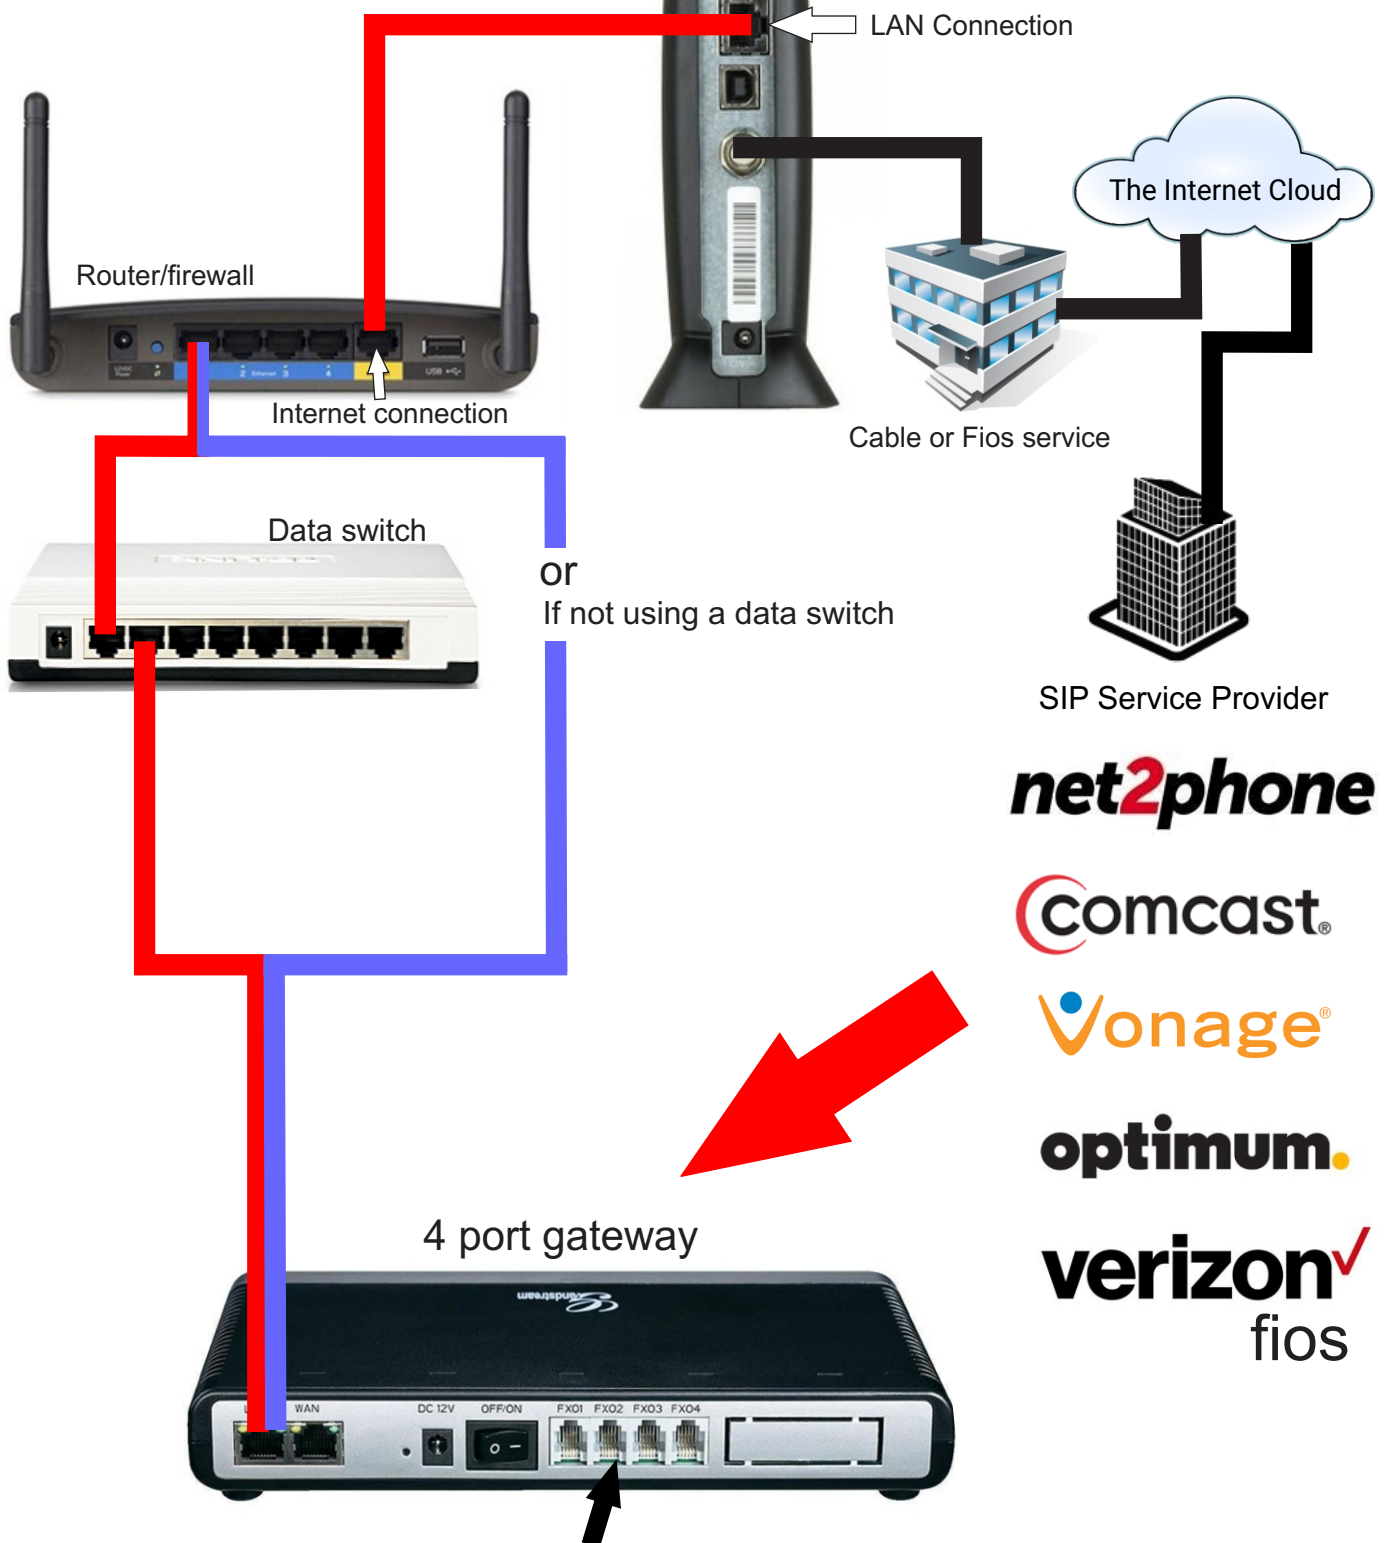

Cable or FIOS Modem

### SIP Service Diagram Using a 4 port Gateway

This device converts your Internet connection to analog phone lines